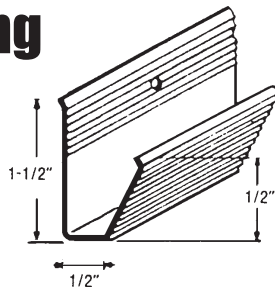

Serrated face 1-1/2" standard
1-1/2" rail 14' length w/punched
4" centers.

265503 25/Ctn.

Roof Edge

Extra soft, heavy-gauge with
standard edge. Fourteen ft. length
punched with 4" centers.

265501 24/Ctn.

Elixir Drip Cap