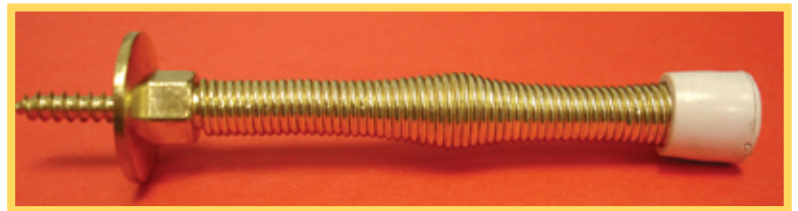

295070 For Elixir Regular Doors

295071 For House-type (Combo) Doors

Lock Installation Tool Kit

For fast and easy installation of most locksets and deadbolts; fits most popular electric and cordless drills. Blade-mandrel and bit are high quality heat treated and hardened. Contains one 2-1/8" diameter high carbon steel high speed holesaw and mandrel, and one 1" high speed wood power bit. Will saw through metal or wood. Carded.

390500 12/Ctn.

Knob/Wall Protector Disc

High impact material can be painted or papered. Foam on back absorbs shock. 1/4" total thickness. Washable. White.

211003 3" Dia.
Wall Protector Disc

211005 5" Dia.
Wall Protector Disc

Spring-Eze Stop

Flexible brass-plated steel spring with white plastic tip. 3" long.

211004 200/Ctn.

Weather Stripping

219001 30'

Blevins Order Online Anytime at www.blevinsinc.com

Aluminum Molding Drip Rail

Serrated face 1-1/2" standard
1-1/2" rail 14' length w/punched
4" centers.

265503 25/Ctn.

Roof Edge

Extra soft, heavy-gauge with
standard edge. Fourteen ft. length
punched with 4" centers.

265501 24/Ctn.

Elixir Drip Cap